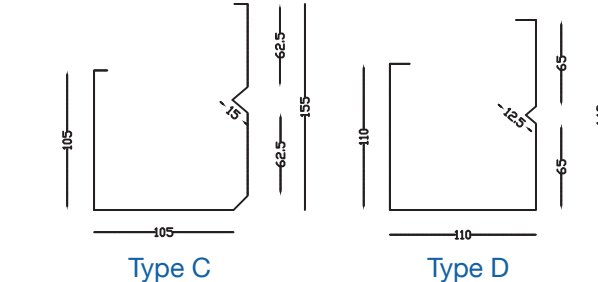

### GUTTER Girth : 400mm

### GABLE CAPPING Girth : 400mm