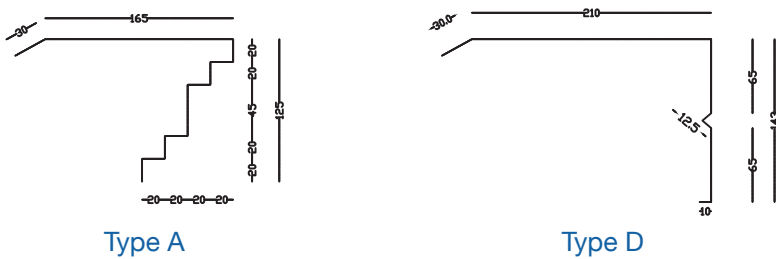

### GUTTER Girth : 400mm

### GABLE CAPPING Girth : 400mm