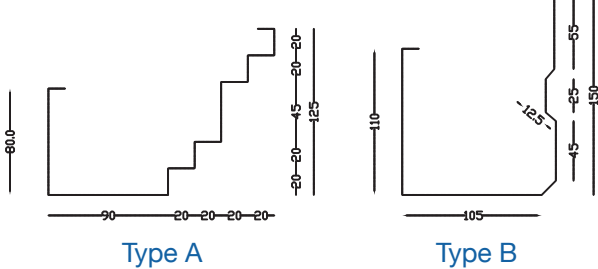

### GUTTER Girth : 400mm

### GABLE CAPPING Girth : 400mm