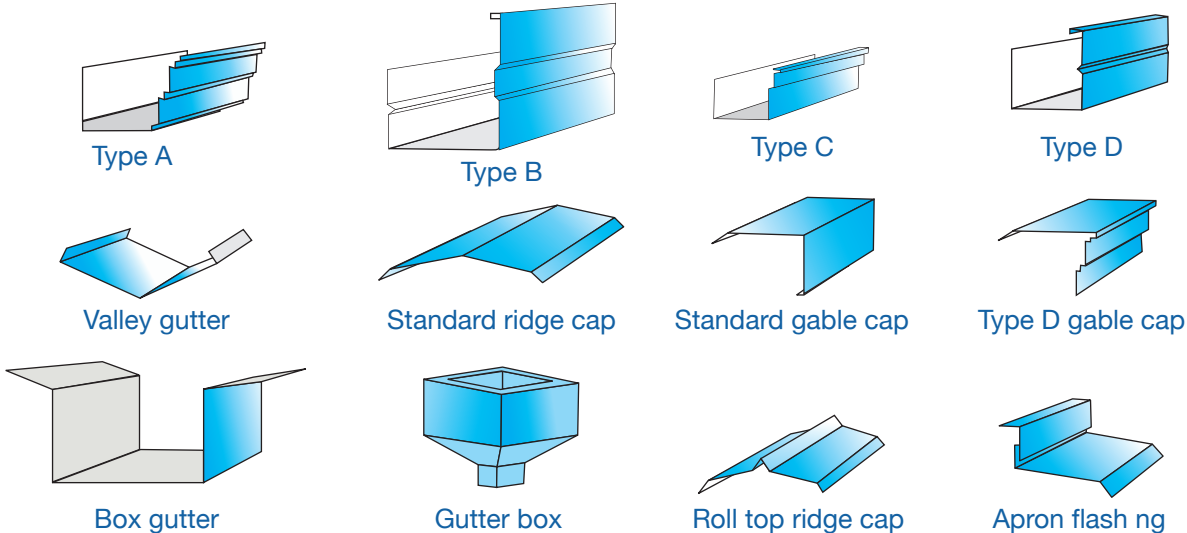

### GUTTER Girth : 400mm

### GABLE CAPPING Girth : 400mm

# ROLL FORMING & DOWN PIPE

Roofmart offers a Roll Formed Gutters and matching Downpipe Systems to suit your home. This offers a seamless, aesthetically pleasing, lighter in weight product with strong durability making it a great choice for duplexes and housing units with large roof areas.

## Key Features

- || No joins or screws
- || Cut to measure
- || Less chance of leaks and rust
- || Higher water capacity
- || Reduced wastage