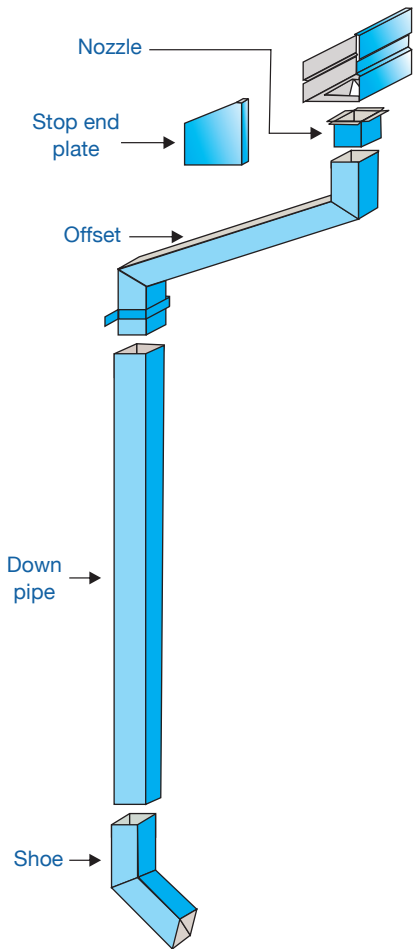

### GUTTER Girth : 400mm

### GABLE CAPPING Girth : 400mm

# ROLL FORMING & DOWN PIPE

Roofmart offers a Roll Formed Gutters and matching Downpipe Systems to suit your home. This offers a seamless, aesthetically pleasing, lighter in weight product with strong durability making it a great choice for duplexes and housing units with large roof areas.

## Key Features

- || No joins or screws
- || Cut to measure
- || Less chance of leaks and rust
- || Higher water capacity
- || Reduced wastage